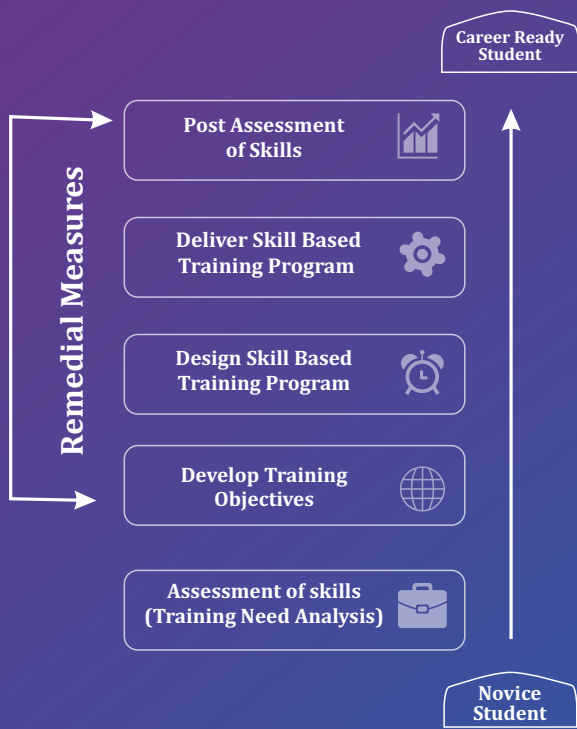

Corporate Relations Cell

The Corporate Relation Cell (CRC) in SAGE University Bhopal (SUB) is a unit that engages with the industries and constantly strives to expand the industry-academia interface. CRC plays an important role in shaping the career of the students. CRC also gathers information regarding in-demand technical and professional skills for various industries and arranges training and value-additional courses accordingly. It provides career counseling learning, need-based education, and dragging support to have the right organization for the students.

STUDENT PROGRESSION INDEX/ TRAINING